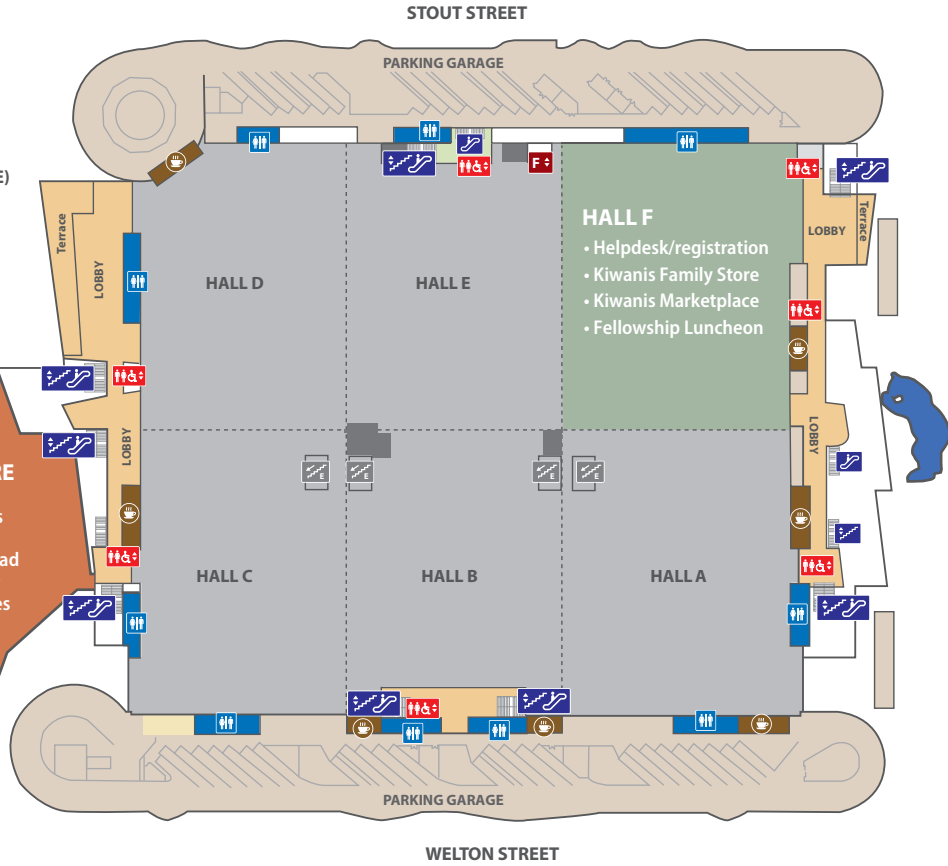

-  RESTROOMS
-  ELEVATORS (ACCESSIBLE)
-  PUBLIC ESCALATORS
-  PUBLIC STAIRS
-  CHARGING STATIONS
-  CONCESSIONS
-  INFORMATION
-  FIRST AID STATION

SPEER BOULEVARD (mountain view)

14TH STREET (city view)

STOUT STREET

WELTON STREET

-  RESTROOMS
-  ELEVATORS (ACCESSIBLE)
-  PUBLIC ESCALATORS
-  PUBLIC STAIRS
-  EMERGENCY STAIRS
-  CONCESSIONS

SPEER BOULEVARD (mountain view)

BELCO THEATRE

- Kiwanis keynotes
- Kiwanis Launchpad
- House of Delegates

14TH STREET (city view)

WELTON STREET

STOUT STREET

-  RESTROOMS
-  ELEVATORS (ACCESSIBLE)
-  PUBLIC ESCALATORS
-  PUBLIC STAIRS

SPEER BOULEVARD (mountain view)

14TH STREET (city view)

MILE HIGH BALLROOM

- Signature Project Breakfast
- SLP Showcase of Service Luncheon
- Celebration of Kiwanis Children's Fund Breakfast
- Dancing through the Decades Gala

Ballroom Pre-function

Optional Breezeway

WELTON STREET