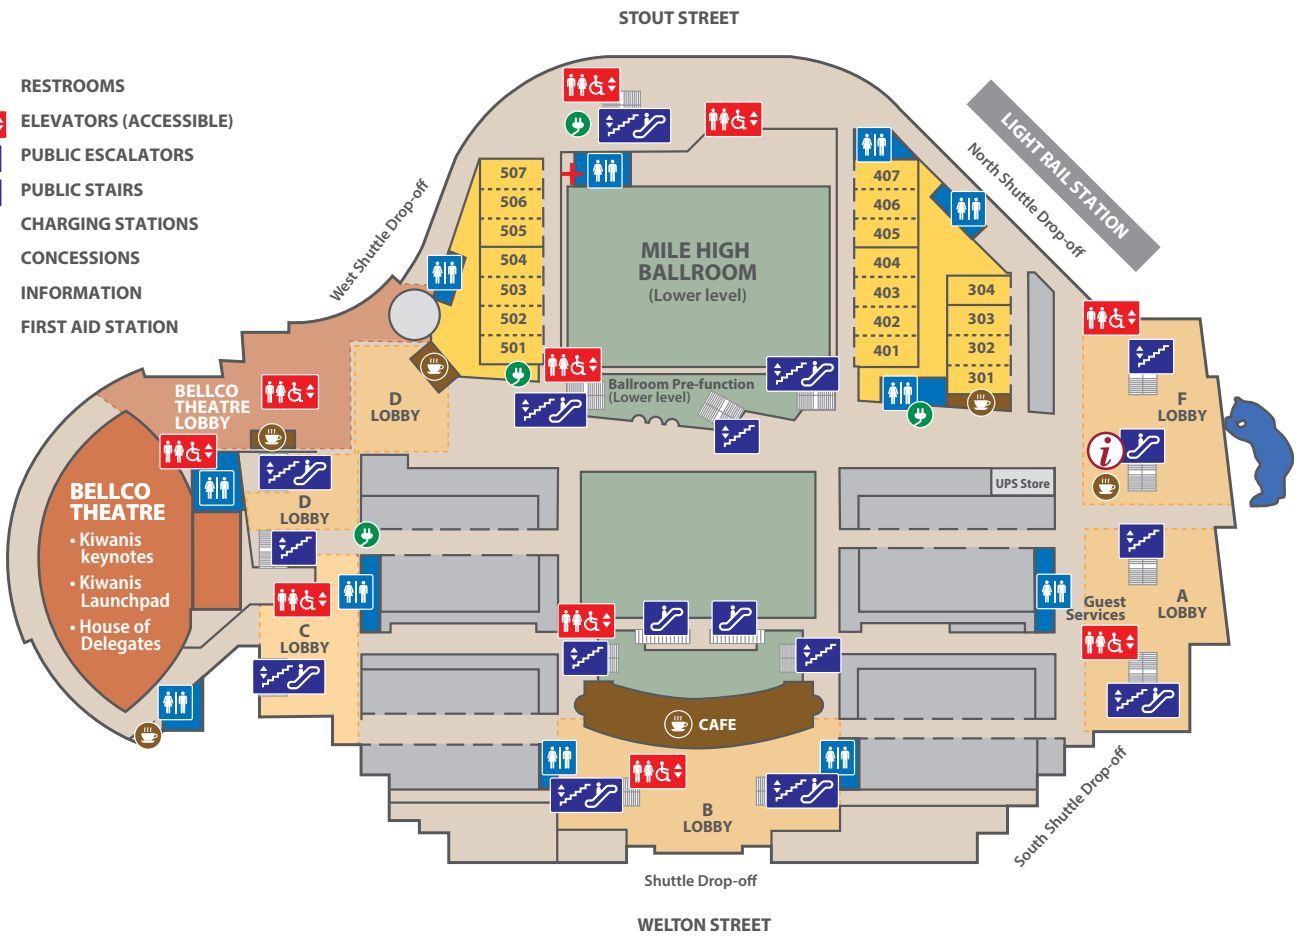

-  RESTROOMS
-  ELEVATORS (ACCESSIBLE)
-  PUBLIC ESCALATORS
-  PUBLIC STAIRS
-  CHARGING STATIONS
-  CONCESSIONS
-  INFORMATION
-  FIRST AID STATION

SPEER BOULEVARD (mountain view)

14TH STREET (city view)

STOUT STREET

WELTON STREET

-  RESTROOMS
-  ELEVATORS (ACCESSIBLE)
-  PUBLIC ESCALATORS
-  PUBLIC STAIRS
-  EMERGENCY STAIRS
-  CONCESSIONS

SPEER BOULEVARD (mountain view)

BELCO THEATRE

- Kiwanis keynotes
- Kiwanis Launchpad
- House of Delegates

14TH STREET (city view)

WELTON STREET

STOUT STREET

-  RESTROOMS
-  ELEVATORS (ACCESSIBLE)
-  PUBLIC ESCALATORS
-  PUBLIC STAIRS

SPEER BOULEVARD (mountain view)

14TH STREET (city view)

MILE HIGH BALLROOM

- Signature Project Breakfast
- SLP Showcase of Service Luncheon
- Celebration of Kiwanis Children's Fund Breakfast
- Dancing through the Decades Gala

Ballroom Pre-function

Optional Breezeway

WELTON STREET